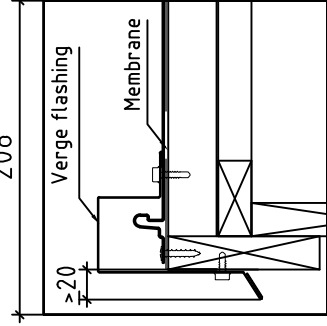

208

Length (A) (min/max) = 800 - 11 700 mm  
 Thickness range t= 0,6 mm

MATERIAL:			
SURFACE:			
THICKNESS:			
CODE:	A:	B:	PCS:

Eaves detail