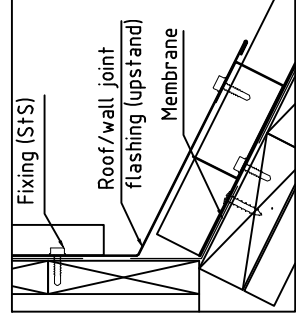

208

Length (A) (min/max) = 800 - 11 700 mm  
 Thickness range t= 0,6 mm

MATERIAL:			
SURFACE:			
THICKNESS:			
CODE:	A:	B:	PCS:

Eaves detail