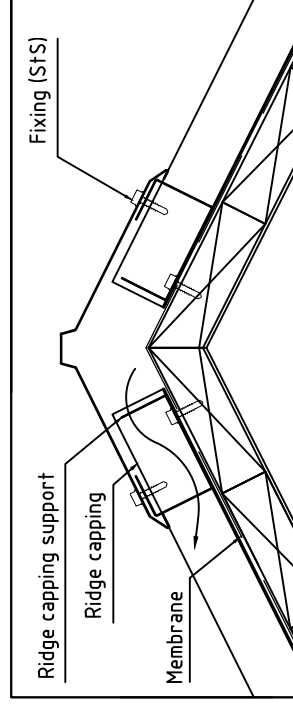

208

Length (A) (min/max) = 800 - 11 700 mm  
 Thickness range t= 0,6 mm

MATERIAL:			
SURFACE:			
THICKNESS:			
CODE:	A:	B:	PCS:

Eaves detail