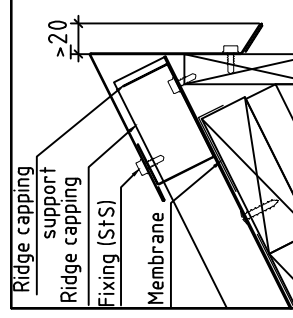

208

Length (A) (min/max) = 800 - 11 700 mm  
 Thickness range t= 0,6 mm

MATERIAL:			
SURFACE:			
THICKNESS:			
CODE:	A:	B:	PCS:

Eaves detail